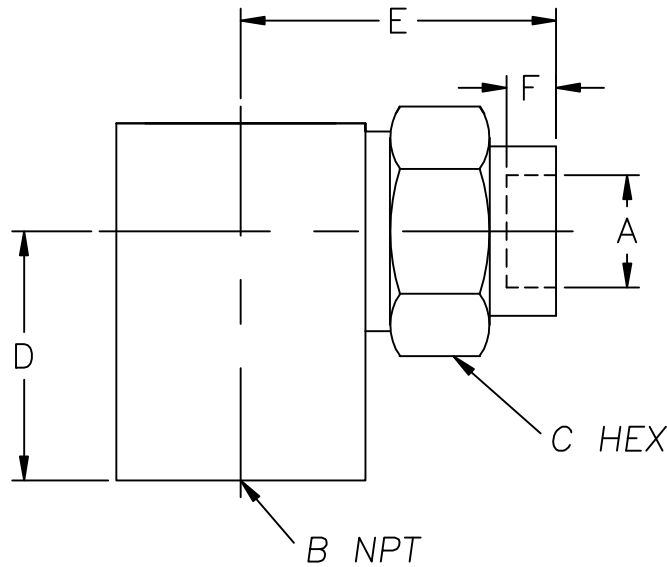

UNION ELBOW- TUBE X FEMALE NPT

MT322 SERIES

PART NO.	A OD	B NPT	C-HEX	D	E	F
MT322-2	1/8	1/8-27	5/8	13/16	1 3/16	3/16
MT322-4	1/4	1/4-18	5/8	1 1/16	1 7/16	3/16
MT322-6	3/8	3/8-18	15/16	1 3/16	1 1/2	1/4
MT322-8	1/2	1/2-14	1 1/8	1 7/16	1 11/16	5/16
MT322-12	3/4	3/4-14	1 5/8	1 15/16	2 1/4	7/16
MT322-16	1"	1 11 1/2	2"	2 3/16	2 3/4	1/2
MT322-20	1 1/4	1 1/4-11 1/2	2 3/8	2 3/16	3 1/16	9/16
MT322-24	1 1/2	1 1/2-11 1/2	2 3/8	2 3/8	3 5/16	5/8

- STANDARD MATERIALS: STAINLESS STEEL, NICU, STEEL AND 70/30 CUNI.
OTHER MATERIALS AVAILABLE UPON REQUEST.
3000 PSI WORKING PRESSURE.
- REDUCING FITTINGS AVAILABLE, CONSULT FACTORY.
- FOR PIPE (IPS) SOCKET FITTINGS SEE SECTION MP322.
- METRIC SIZES AVAILABLE, CONSULT FACTORY.
- FOR ADDITIONAL INFORMATION SEE MT ENGINEERING DATA SHEETS.
- DIMENSIONS SUBJECT TO CHANGE WITHOUT NOTICE.