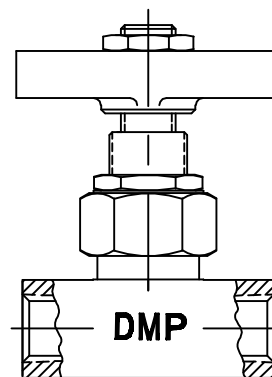

INSTRUMENT SHUTOFF VALVES

UNION ENDS

MFL X MFL

UNION END X
FSTRTHD(INLET)

DBMST X DBMST

MFL X DBMST

FNPT X FNPT

DERBYSHIRE MARINE PRODUCTS LLC, HARLEYSVILLE, PA 19438