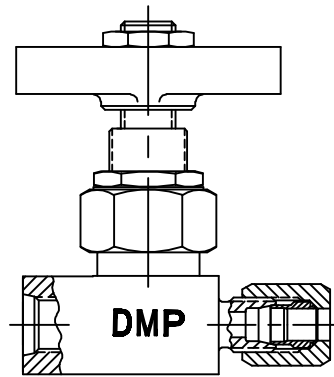

INSTRUMENT SHUTOFF VALVES

UNION ENDS

MFL X MFL

UNION END X
FSTRTHD(INLET)

DBMST X DBMST

MFL X DBMST

FNPT X FNPT

DERBYSHIRE MARINE PRODUCTS LLC, HARLEYSVILLE, PA 19438

TEL: 267-222-8900, FAX: 267-222-8865

Web: www.derbyshiremp.com

"GET THE CONNECTION"

INSTRUMENT SHUTOFF VALVES

UNION X UNION

FST X MFL

FNPT X FNPT

FSTRTHD X FSTRTHD

FSTRTHD(INLET) X MFL

FNPT(INLET) X MFL

DERBYSHIRE MARINE PRODUCTS LLC, HARLEYSVILLE, PA 19438

TEL: 267-222-8900, FAX: 267-222-8865

Web: www.derbyshiremp.com

"GET THE CONNECTION"