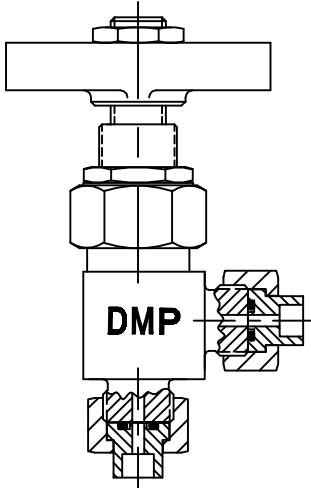

INSTRUMENT SHUTOFF VALVES

UNION ENDS

MFL X MFL

UNION END X
FSTRTHD(INLET)

DBMST X DBMST

MFL X DBMST

FNPT X FNPT

DERBYSHIRE MARINE PRODUCTS LLC, HARLEYSVILLE, PA 19438

TEL: 267-222-8900, FAX: 267-222-8865

Web: www.derbyshiremp.com

"GET THE CONNECTION"

INSTRUMENT SHUTOFF VALVES

UNION X UNION

FST X MFL

FNPT X FNPT

FSTRTHD X FSTRTHD