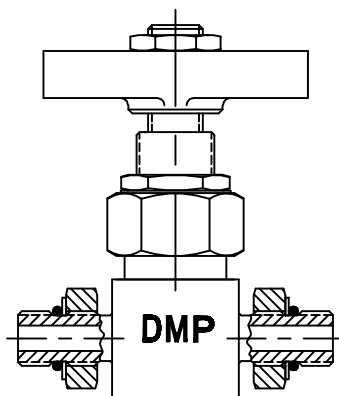

INSTRUMENT SHUTOFF VALVES

UNION ENDS

MFL X MFL

UNION END X
FSTRTHD(INLET)

DBMST X DBMST

MFL X DBMST

FNPT X FNPT

DERBYSHIRE MARINE PRODUCTS LLC, HARLEYSVILLE, PA 19438

TEL: 267-222-8900, FAX: 267-222-8865

Web: www.derbyshiremp.com

"GET THE CONNECTION"

INSTRUMENT SHUTOFF VALVES

UNION X UNION

FST X MFL

FNPT X FNPT

FSTRTHD X FSTRTHD