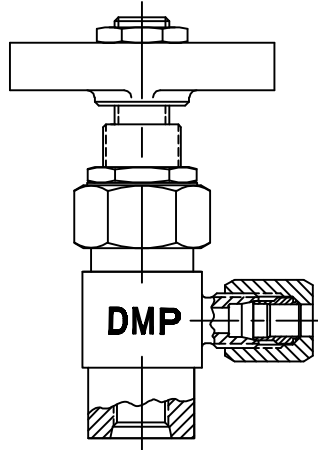

INSTRUMENT SHUTOFF VALVES

UNION ENDS

MFL X MFL

UNION END X
FSTRTHD(INLET)

DBMST X DBMST

MFL X DBMST

FNPT X FNPT

DERBYSHIRE MARINE PRODUCTS LLC, HARLEYSVILLE, PA 19438

TEL: 267-222-8900, FAX: 267-222-8865

Web: www.derbyshiremp.com

"GET THE CONNECTION"

INSTRUMENT SHUTOFF VALVES

UNION X UNION

FST X MFL

FNPT X FNPT

FSTRTHD X FSTRTHD

FSTRTHD(INLET) X MFL

FNPT(INLET) X MFL

DERBYSHIRE MARINE PRODUCTS LLC, HARLEYSVILLE, PA 19438

TEL: 267-222-8900, FAX: 267-222-8865

Web: www.derbyshiremp.com

"GET THE CONNECTION"