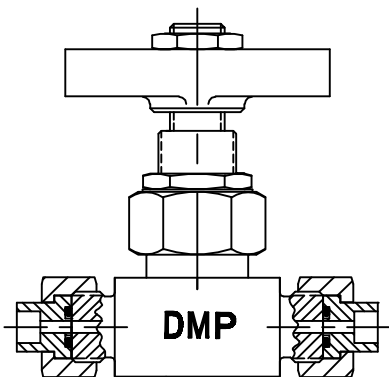

INSTRUMENT SHUTOFF VALVES

UNION ENDS

MFL X MFL

UNION END X
FSTRTHD(INLET)

DBMST X DBMST

MFL X DBMST

FNPT X FNPT

DERBYSHIRE MARINE PRODUCTS LLC, HARLEYSVILLE, PA 19438

TEL: 267-222-8900, FAX: 267-222-8865

Web: www.derbyshiremp.com

"GET THE CONNECTION"

INSTRUMENT SHUTOFF VALVES

UNION X UNION

FST X MFL

FNPT X FNPT

FSTRTHD X FSTRTHD