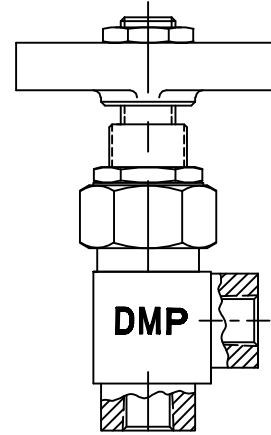

INSTRUMENT SHUTOFF VALVES

UNION ENDS

MFL X MFL

UNION END X
FSTRTHD(INLET)

DBMST X DBMST

MFL X DBMST

FNPT X FNPT

DERBYSHIRE MARINE PRODUCTS LLC, HARLEYSVILLE, PA 19438

TEL: 267-222-8900, FAX: 267-222-8865

Web: www.derbyshiremp.com

"GET THE CONNECTION"

INSTRUMENT SHUTOFF VALVES

UNION X UNION

FST X MFL

FNPT X FNPT

FSTRTHD X FSTRTHD

FSTRTHD(INLET) X MFL

FNPT(INLET) X MFL

DERBYSHIRE MARINE PRODUCTS LLC, HARLEYSVILLE, PA 19438

TEL: 267-222-8900, FAX: 267-222-8865

Web: www.derbyshiremp.com

"GET THE CONNECTION"