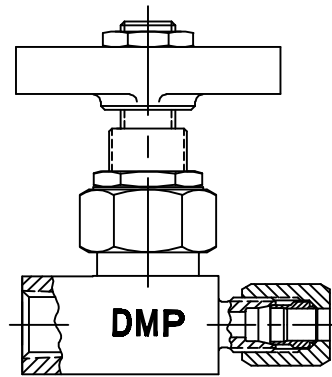

INSTRUMENT SHUTOFF VALVES

UNION ENDS

MFL X MFL

UNION END X
FSTRTHD(INLET)

DBMST X DBMST

MFL X DBMST

FNPT X FNPT

DERBYSHIRE MARINE PRODUCTS LLC, HARLEYSVILLE, PA 19438

TEL: 267-222-8900, FAX: 267-222-8865

Web: www.derbyshiremp.com

"GET THE CONNECTION"

INSTRUMENT SHUTOFF VALVES

UNION X UNION

FST X MFL

FNPT X FNPT

FSTRTHD X FSTRTHD

FSTRTHD(INLET) X MFL

FNPT(INLET) X MFL

DERBYSHIRE MARINE PRODUCTS LLC, HARLEYSVILLE, PA 19438

TEL: 267-222-8900, FAX: 267-222-8865

Web: www.derbyshiremp.com

"GET THE CONNECTION"