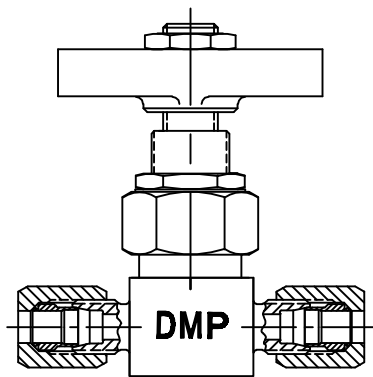

INSTRUMENT SHUTOFF VALVES

UNION ENDS

MFL X MFL

UNION END X
FSTRTHD(INLET)

DBMST X DBMST

MFL X DBMST

FNPT X FNPT

DERBYSHIRE MARINE PRODUCTS LLC, HARLEYSVILLE, PA 19438

TEL: 267-222-8900, FAX: 267-222-8865

Web: www.derbyshiremp.com

"GET THE CONNECTION"

INSTRUMENT SHUTOFF VALVES

UNION X UNION

FST X MFL

FNPT X FNPT

FSTRTHD X FSTRTHD