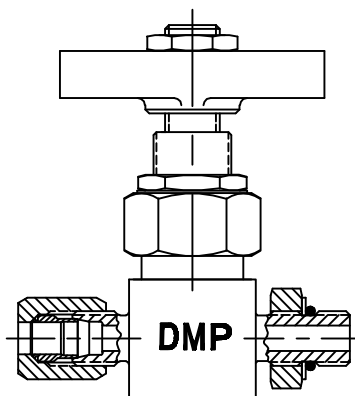

INSTRUMENT SHUTOFF VALVES

UNION ENDS

MFL X MFL

UNION END X
FSTRTHD(INLET)

DBMST X DBMST

MFL X DBMST

FNPT X FNPT

DERBYSHIRE MARINE PRODUCTS LLC, HARLEYSVILLE, PA 19438

TEL: 267-222-8900, FAX: 267-222-8865

Web: www.derbyshiremp.com

"GET THE CONNECTION"

INSTRUMENT SHUTOFF VALVES

UNION X UNION

FST X MFL

FNPT X FNPT

FSTRTHD X FSTRTHD

FSTRTHD(INLET) X MFL

FNPT(INLET) X MFL

DERBYSHIRE MARINE PRODUCTS LLC, HARLEYSVILLE, PA 19438

TEL: 267-222-8900, FAX: 267-222-8865

Web: www.derbyshiremp.com

"GET THE CONNECTION"