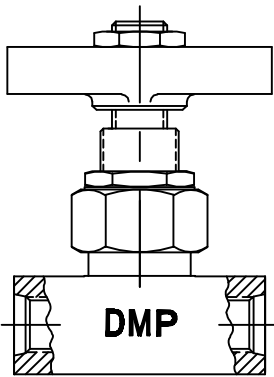

TEL: 267-222-8900, FAX: 267-222-8865

Web: www.derbyshiremp.com

"GET THE CONNECTION"

INSTRUMENT SHUTOFF VALVES

UNION X UNION

FST X MFL

FNPT X FNPT

FSTRTHD X FSTRTHD

FSTRTHD(INLET) X MFL

FNPT(INLET) X MFL

DERBYSHIRE MARINE PRODUCTS LLC, HARLEYSVILLE, PA 19438

TEL: 267-222-8900, FAX: 267-222-8865

Web: www.derbyshiremp.com

"GET THE CONNECTION"