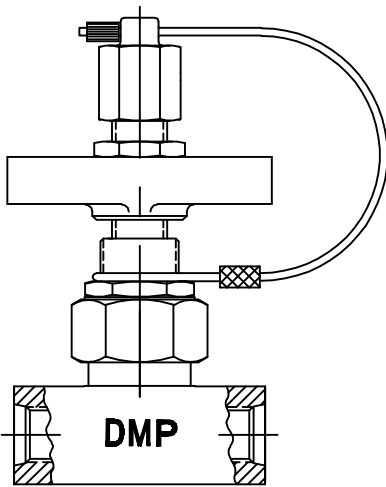

DERBYSHIRE MARINE PRODUCTS LLC, HARLEYSVILLE, PA 19438

TEL: 267-222-8900, FAX: 267-222-8865

Web: www.derbyshiremp.com

"GET THE CONNECTION"

INSTRUMENTATION VALVES WITH TEST/CALABRATION CONNECTION

UNION X UNION
SERIES M3203

FST X MFL
SERIES M3264

FNPT X FNPT
SERIES M3162

FSTRTHD X FSTRTHD

FSTRTHD(INLET) X MFL
SERIES M3198

FNPT(INLET) X MFL
SERIES M3135

DERBYSHIRE MARINE PRODUCTS LLC, HARLEYSVILLE, PA 19438

TEL: 267-222-8900, FAX: 267-222-8865