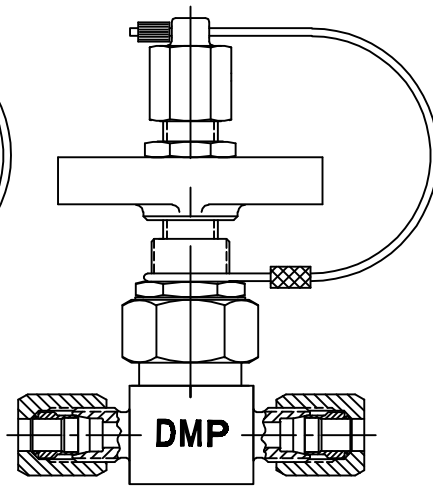

INSTRUMENTATION VALVES WITH TEST/CALABRATION CONNECTION

UNION ENDS
SERIES M1156

MFL X MFL
SERIES M3171

UNION END X
FSTRTHD(INLET)
SERIES M3199

DBMST X DBMST
SERIES M3534

MFL X DBMST
SERIES M3170

FNPT X FNPT
SERIES M3479

DERBYSHIRE MARINE PRODUCTS LLC, HARLEYSVILLE, PA 19438

TEL: 267-222-8900, FAX: 267-222-8865

Web: www.derbyshiremp.com

"GET THE CONNECTION"

INSTRUMENTATION VALVES WITH TEST/CALABRATION CONNECTION

UNION X UNION
SERIES M3203

FST X MFL
SERIES M3264

FNPT X FNPT
SERIES M3162

FSTRTHD X FSTRTHD

FSTRTHD(INLET) X MFL
SERIES M3198

FNPT(INLET) X MFL
SERIES M3135

DERBYSHIRE MARINE PRODUCTS LLC, HARLEYSVILLE, PA 19438

TEL: 267-222-8900, FAX: 267-222-8865