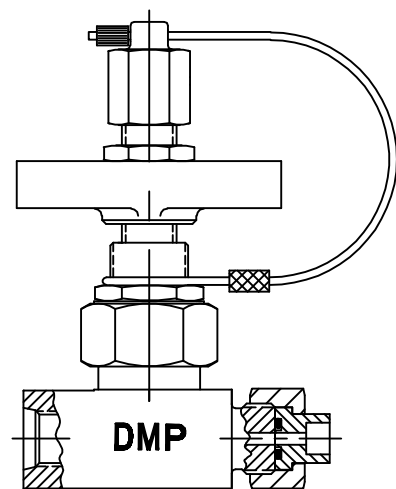

INSTRUMENTATION VALVES WITH TEST/CALABRATION CONNECTION

UNION ENDS
SERIES M1156

MFL X MFL
SERIES M3171

UNION END X
FSTRTHD(INLET)
SERIES M3199

DBMST X DBMST
SERIES M3534

MFL X DBMST
SERIES M3170

FNPT X FNPT
SERIES M3479

DERBYSHIRE MARINE PRODUCTS LLC, HARLEYSVILLE, PA 19438

TEL: 267-222-8900, FAX: 267-222-8865

Web: www.derbyshiremp.com

"GET THE CONNECTION"

INSTRUMENTATION VALVES WITH TEST/CALABRATION CONNECTION

UNION X UNION
SERIES M3203