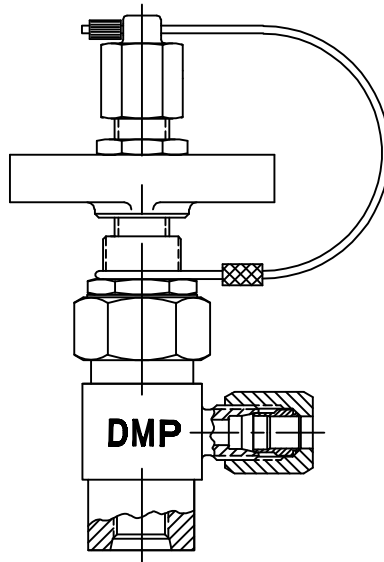

DERBYSHIRE MARINE PRODUCTS LLC, HARLEYSVILLE, PA 19438

TEL: 267-222-8900, FAX: 267-222-8865

Web: www.derbyshiremp.com

"GET THE CONNECTION"

INSTRUMENTATION VALVES WITH TEST/CALABRATION CONNECTION

UNION X UNION
SERIES M3203

FST X MFL
SERIES M3264

FNPT X FNPT
SERIES M3162

FSTRTHD X FSTRTHD

FSTRTHD(INLET) X MFL
SERIES M3198

FNPT(INLET) X MFL
SERIES M3135

DERBYSHIRE MARINE PRODUCTS LLC, HARLEYSVILLE, PA 19438

TEL: 267-222-8900, FAX: 267-222-8865