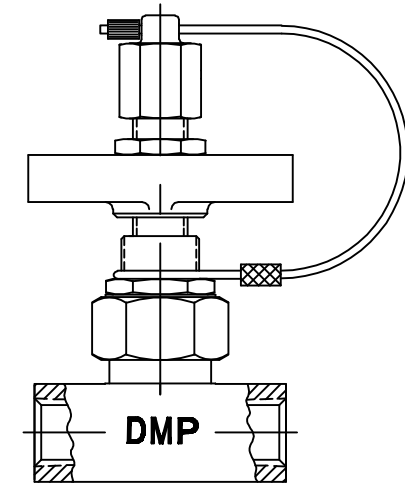

INSTRUMENTATION VALVES WITH TEST/CALABRATION CONNECTION

UNION ENDS
SERIES M1156

MFL X MFL
SERIES M3171

UNION END X
FSTRTHD(INLET)
SERIES M3199

DBMST X DBMST
SERIES M3534

MFL X DBMST
SERIES M3170

FNPT X FNPT
SERIES M3479

DERBYSHIRE MARINE PRODUCTS LLC, HARLEYSVILLE, PA 19438

TEL: 267-222-8900, FAX: 267-222-8865

Web: www.derbyshiremp.com

"GET THE CONNECTION"

INSTRUMENTATION VALVES WITH TEST/CALABRATION CONNECTION

UNION X UNION
SERIES M3203