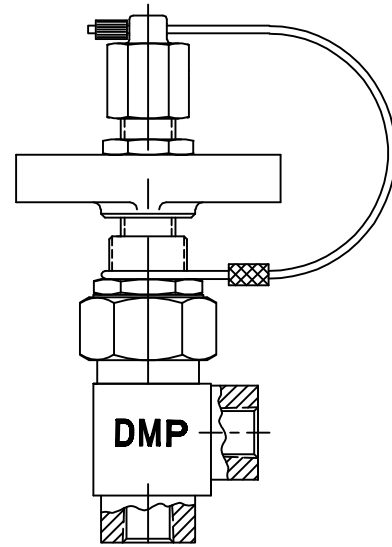

DERBYSHIRE MARINE PRODUCTS LLC, HARLEYSVILLE, PA 19438

TEL: 267-222-8900, FAX: 267-222-8865

Web: www.derbyshiremp.com

"GET THE CONNECTION"

INSTRUMENTATION VALVES WITH TEST/CALABRATION CONNECTION

UNION X UNION
SERIES M3203

FST X MFL
SERIES M3264

FNPT X FNPT
SERIES M3162

FSTRTHD X FSTRTHD

FSTRTHD(INLET) X MFL
SERIES M3198

FNPT(INLET) X MFL
SERIES M3135

DERBYSHIRE MARINE PRODUCTS LLC, HARLEYSVILLE, PA 19438

TEL: 267-222-8900, FAX: 267-222-8865