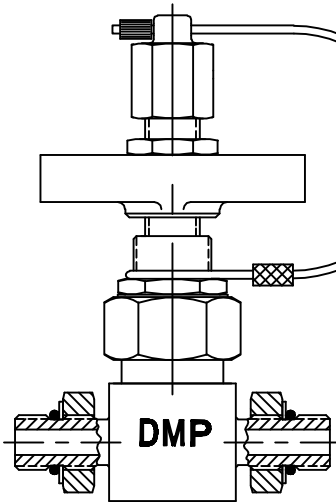

INSTRUMENTATION VALVES WITH TEST/CALABRATION CONNECTION

UNION ENDS
SERIES M1156

MFL X MFL
SERIES M3171

UNION END X
FSTRTHD(INLET)
SERIES M3199

DBMST X DBMST
SERIES M3534

MFL X DBMST
SERIES M3170

FNPT X FNPT
SERIES M3479

DERBYSHIRE MARINE PRODUCTS LLC, HARLEYSVILLE, PA 19438

TEL: 267-222-8900, FAX: 267-222-8865

Web: www.derbyshiremp.com

"GET THE CONNECTION"

INSTRUMENTATION VALVES WITH TEST/CALABRATION CONNECTION

UNION X UNION
SERIES M3203