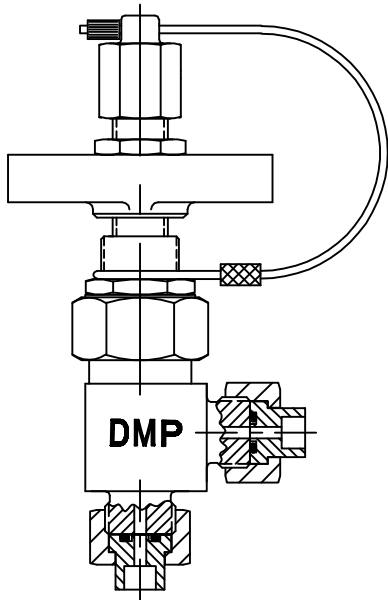

DERBYSHIRE MARINE PRODUCTS LLC, HARLEYSVILLE, PA 19438

TEL: 267-222-8900, FAX: 267-222-8865

Web: www.derbyshiremp.com

"GET THE CONNECTION"

INSTRUMENTATION VALVES WITH TEST/CALABRATION CONNECTION

UNION X UNION
SERIES M3203

FST X MFL
SERIES M3264

FNPT X FNPT
SERIES M3162

FSTRTHD X FSTRTHD

FSTRTHD(INLET) X MFL
SERIES M3198

FNPT(INLET) X MFL
SERIES M3135

DERBYSHIRE MARINE PRODUCTS LLC, HARLEYSVILLE, PA 19438

TEL: 267-222-8900, FAX: 267-222-8865