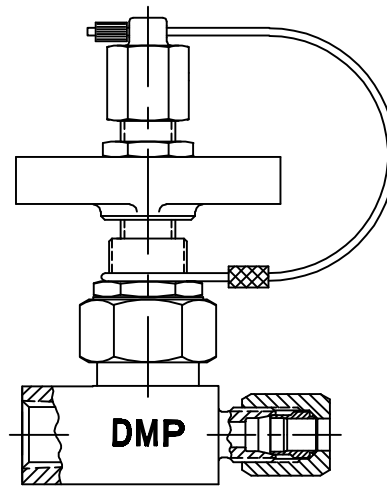

FST X MFL
SERIES M3264

FNPT X FNPT
SERIES M3162

FSTRTHD X FSTRTHD

FSTRTHD(INLET) X MFL
SERIES M3198

FNPT(INLET) X MFL
SERIES M3135

DERBYSHIRE MARINE PRODUCTS LLC, HARLEYSVILLE, PA 19438

TEL: 267-222-8900, FAX: 267-222-8865