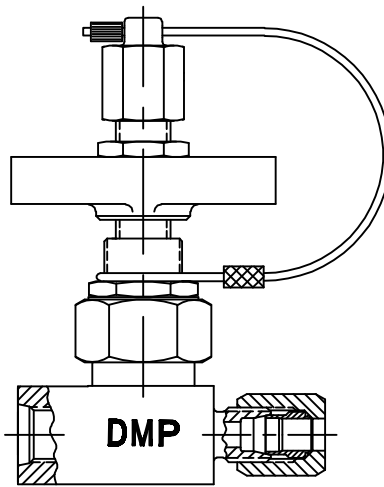

DERBYSHIRE MARINE PRODUCTS LLC, HARLEYSVILLE, PA 19438

TEL: 267-222-8900, FAX: 267-222-8865

Web: www.derbyshiremp.com

"GET THE CONNECTION"

INSTRUMENTATION VALVES WITH TEST/CALABRATION CONNECTION

UNION X UNION
SERIES M3203

FST X MFL
SERIES M3264

FNPT X FNPT
SERIES M3162

FSTRTHD X FSTRTHD

FSTRTHD(INLET) X MFL
SERIES M3198

FNPT(INLET) X MFL
SERIES M3135

DERBYSHIRE MARINE PRODUCTS LLC, HARLEYSVILLE, PA 19438

TEL: 267-222-8900, FAX: 267-222-8865