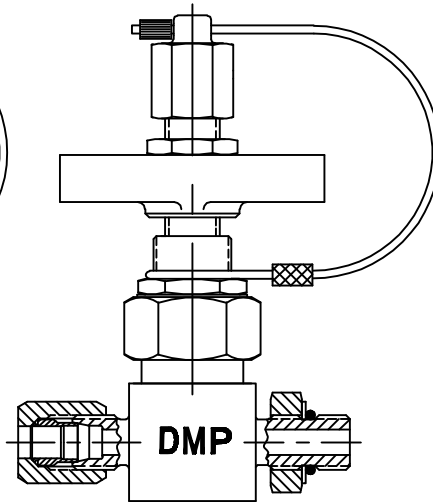

INSTRUMENTATION VALVES WITH TEST/CALABRATION CONNECTION

UNION ENDS
SERIES M1156

MFL X MFL
SERIES M3171

UNION END X
FSTRTHD(INLET)
SERIES M3199

DBMST X DBMST
SERIES M3534

MFL X DBMST
SERIES M3170

FNPT X FNPT
SERIES M3479

DERBYSHIRE MARINE PRODUCTS LLC, HARLEYSVILLE, PA 19438

TEL: 267-222-8900, FAX: 267-222-8865

Web: www.derbyshiremp.com

"GET THE CONNECTION"

INSTRUMENTATION VALVES WITH TEST/CALABRATION CONNECTION

UNION X UNION
SERIES M3203

FST X MFL
SERIES M3264

FNPT X FNPT
SERIES M3162

FSTRTHD X FSTRTHD

FSTRTHD(INLET) X MFL
SERIES M3198

FNPT(INLET) X MFL
SERIES M3135

DERBYSHIRE MARINE PRODUCTS LLC, HARLEYSVILLE, PA 19438

TEL: 267-222-8900, FAX: 267-222-8865